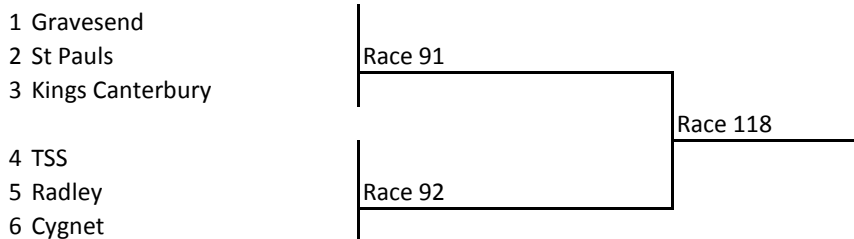

Barnes and Mortlake Regatta: Sat 14th June 2014

IM3 8

WIM3 8

N 8

J15A 8

E 4x-

IM3 4x

WIM3 4x-

WN 4x-

First named crew is on Surrey

Barnes and Mortlake Regatta: Sat 14th June 2014

WMasC 4x

MasG 4x

J14A 4x+

IM3 4+

WIM3 4+

J15A 4+

First named crew is on Surrey

Barnes and Mortlake Regatta: Sat 14th June 2014

N 4+

WN 4+

IM3 2x

WIM3 2x

N 2x