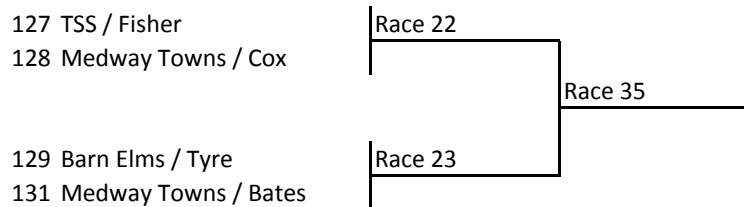

J15A 4+

First named crew is on Surrey

Barnes and Mortlake Regatta: Sat 14th June 2014

N 4+

WN 4+

IM3 2x

WIM3 2x

N 2x

First named crew is on Surrey

Barnes and Mortlake Regatta: Sat 14th June 2014

WN 2x

WJ15 2x

WJ13 2x

IM3 1x

J16A 1x

J15A 1x

First named crew is on Surrey

Barnes and Mortlake Regatta: Sat 14th June 2014

N 1x

WN 1x