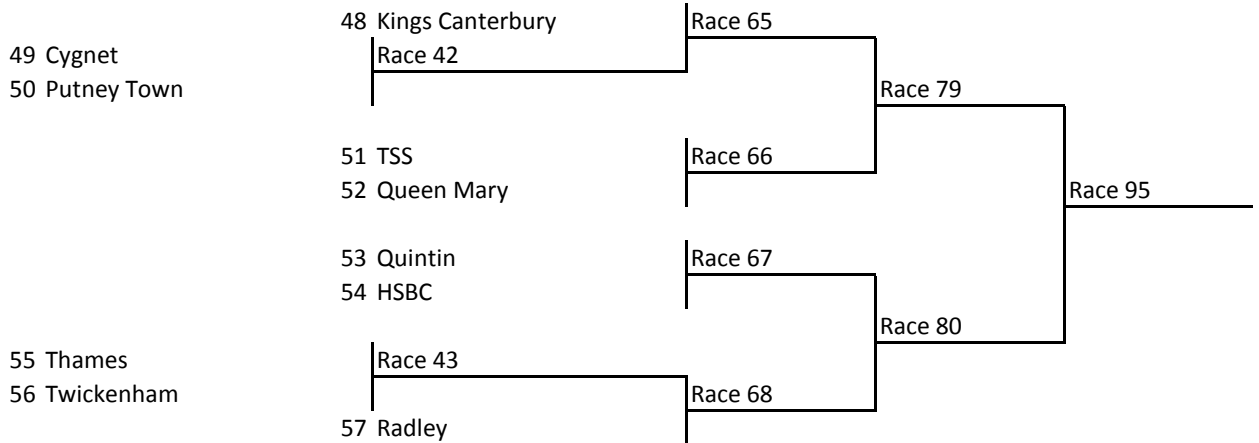

WN 4x-

First named crew is on Surrey

Barnes and Mortlake Regatta: Sat 14th June 2014

WMasC 4x

MasG 4x

J14A 4x+

IM3 4+

WIM3 4+

J15A 4+

First named crew is on Surrey

Barnes and Mortlake Regatta: Sat 14th June 2014

N 4+

WN 4+

IM3 2x

WIM3 2x

N 2x