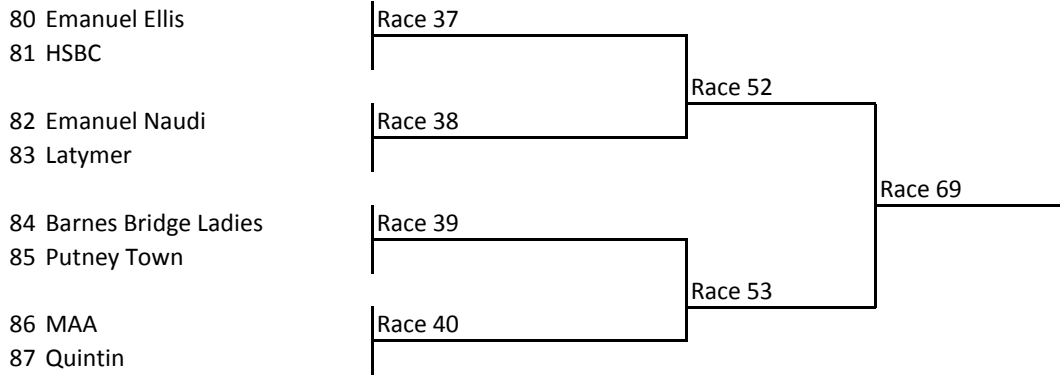

WN 4x-

First named crew is on Surrey

Barnes and Mortlake Regatta: Sat 14th June 2014

WMasC 4x

MasG 4x

J14A 4x+

IM3 4+

WIM3 4+

J15A 4+

First named crew is on Surrey

Barnes and Mortlake Regatta: Sat 14th June 2014

N 4+

WN 4+

IM3 2x

WIM3 2x

N 2x

First named crew is on Surrey

Barnes and Mortlake Regatta: Sat 14th June 2014

WN 2x

WJ15 2x

WJ13 2x

IM3 1x

J16A 1x

J15A 1x