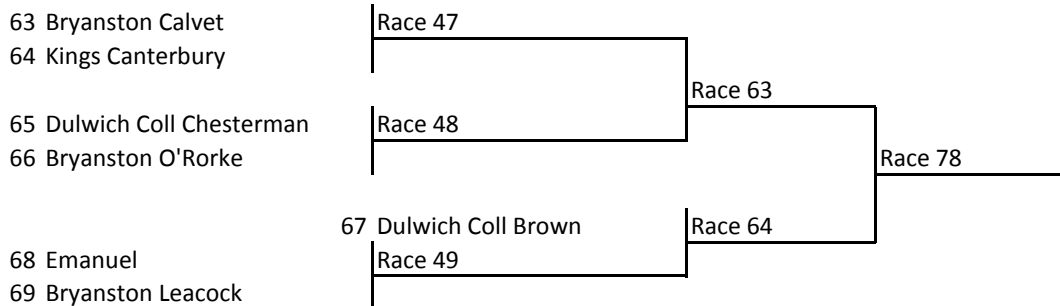

WN 4x-

First named crew is on Surrey

Barnes and Mortlake Regatta: Sat 14th June 2014

WMasC 4x

MasG 4x

J14A 4x+

IM3 4+

WIM3 4+

J15A 4+

First named crew is on Surrey

Barnes and Mortlake Regatta: Sat 14th June 2014

N 4+

WN 4+

IM3 2x

WIM3 2x

N 2x