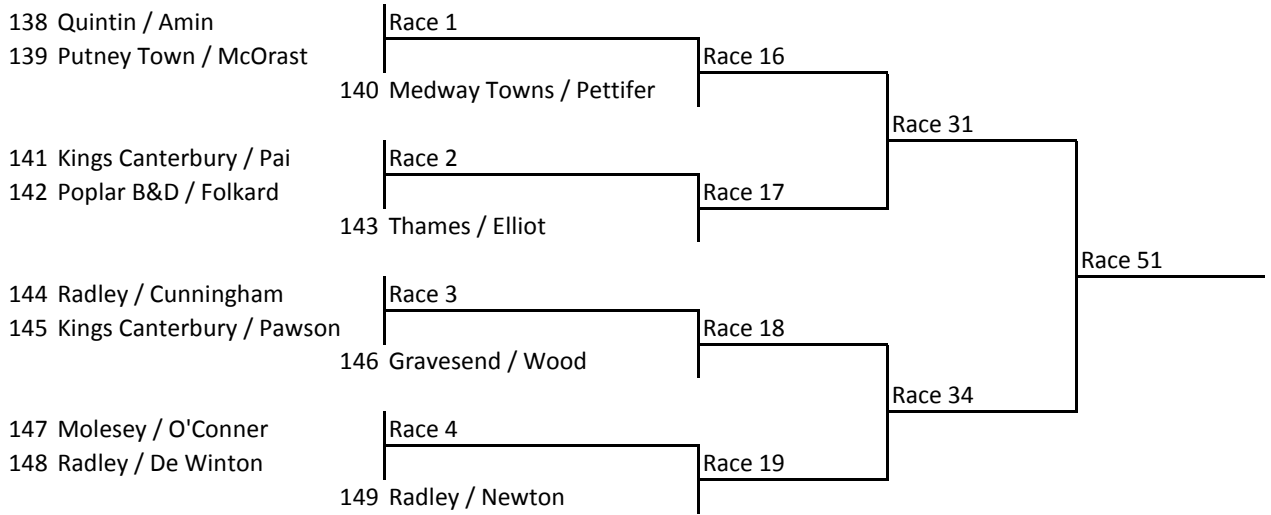

WN 4x-

First named crew is on Surrey

Barnes and Mortlake Regatta: Sat 14th June 2014

WMasC 4x

MasG 4x

J14A 4x+

IM3 4+

WIM3 4+

J15A 4+

First named crew is on Surrey

Barnes and Mortlake Regatta: Sat 14th June 2014

N 4+

WN 4+

IM3 2x

WIM3 2x

N 2x

First named crew is on Surrey

Barnes and Mortlake Regatta: Sat 14th June 2014

WN 2x

WJ15 2x

WJ13 2x

IM3 1x

J16A 1x

J15A 1x

First named crew is on Surrey

Barnes and Mortlake Regatta: Sat 14th June 2014

N 1x

WN 1x