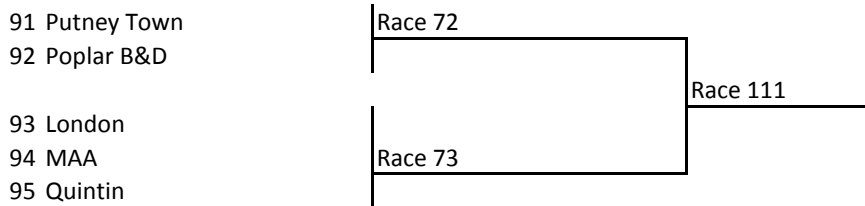

WN 4x-

First named crew is on Surrey

Barnes and Mortlake Regatta: Sat 14th June 2014

WMasC 4x

MasG 4x

J14A 4x+

IM3 4+

WIM3 4+

J15A 4+

First named crew is on Surrey

Barnes and Mortlake Regatta: Sat 14th June 2014

N 4+

WN 4+

IM3 2x

WIM3 2x

N 2x

First named crew is on Surrey

Barnes and Mortlake Regatta: Sat 14th June 2014

WN 2x

WJ15 2x

WJ13 2x

IM3 1x

J16A 1x

J15A 1x