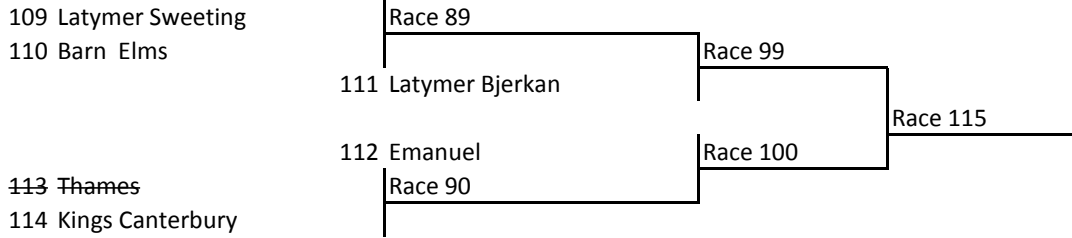

WN 4x-

First named crew is on Surrey

Barnes and Mortlake Regatta: Sat 14th June 2014

WMasC 4x

MasG 4x

J14A 4x+

IM3 4+

WIM3 4+

J15A 4+

First named crew is on Surrey

Barnes and Mortlake Regatta: Sat 14th June 2014

N 4+

WN 4+

IM3 2x

WIM3 2x

N 2x

First named crew is on Surrey

Barnes and Mortlake Regatta: Sat 14th June 2014

WN 2x

WJ15 2x

WJ13 2x

IM3 1x

J16A 1x

J15A 1x