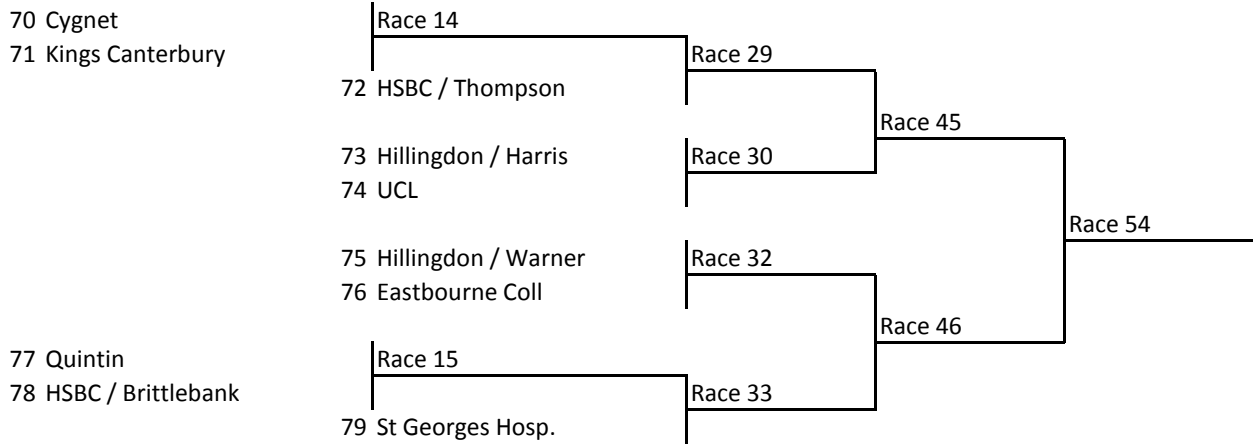

WN 4x-

First named crew is on Surrey

Barnes and Mortlake Regatta: Sat 14th June 2014

WMasC 4x

MasG 4x

J14A 4x+

IM3 4+

WIM3 4+

J15A 4+

First named crew is on Surrey

Barnes and Mortlake Regatta: Sat 14th June 2014

N 4+

WN 4+

IM3 2x

WIM3 2x

N 2x

First named crew is on Surrey

Barnes and Mortlake Regatta: Sat 14th June 2014

WN 2x

WJ15 2x

WJ13 2x

IM3 1x

J16A 1x

J15A 1x