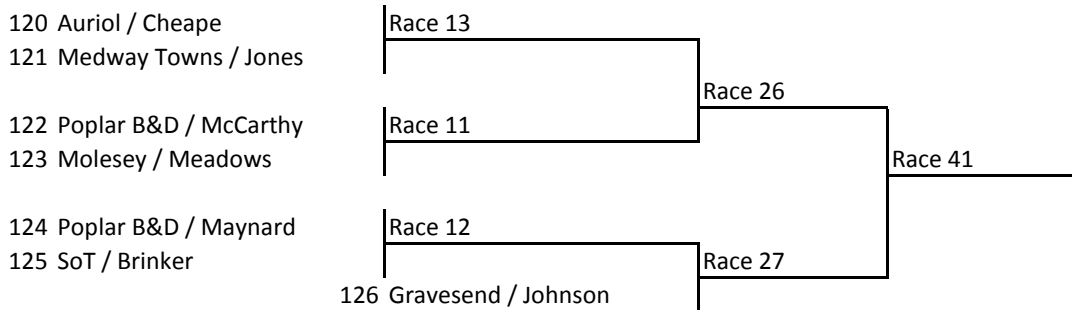

WN 4x-

First named crew is on Surrey

Barnes and Mortlake Regatta: Sat 14th June 2014

WMasC 4x

MasG 4x

J14A 4x+

IM3 4+

WIM3 4+

J15A 4+

First named crew is on Surrey

Barnes and Mortlake Regatta: Sat 14th June 2014

N 4+

WN 4+

IM3 2x

WIM3 2x

N 2x

First named crew is on Surrey

Barnes and Mortlake Regatta: Sat 14th June 2014

WN 2x

WJ15 2x

WJ13 2x

IM3 1x

J16A 1x

J15A 1x

First named crew is on Surrey

Barnes and Mortlake Regatta: Sat 14th June 2014

N 1x

WN 1x