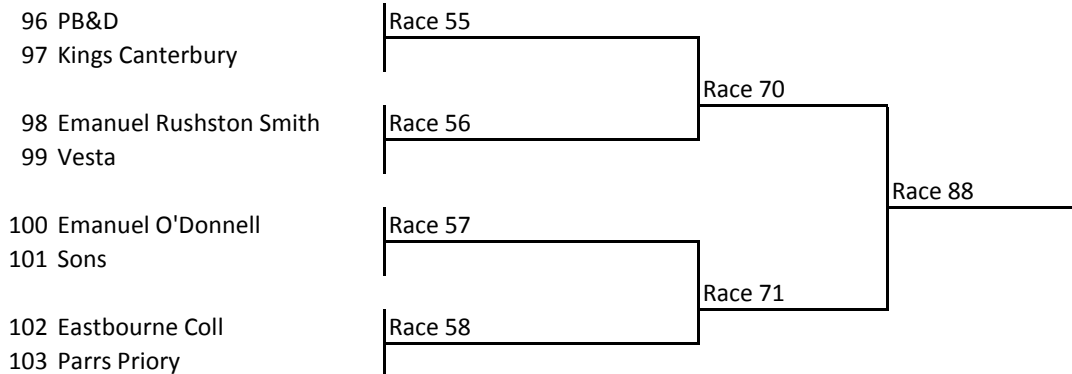

WN 4x-

First named crew is on Surrey

Barnes and Mortlake Regatta: Sat 14th June 2014

WMasC 4x

MasG 4x

J14A 4x+

IM3 4+

WIM3 4+

J15A 4+

First named crew is on Surrey

Barnes and Mortlake Regatta: Sat 14th June 2014

N 4+

WN 4+

IM3 2x

WIM3 2x

N 2x

First named crew is on Surrey

Barnes and Mortlake Regatta: Sat 14th June 2014

WN 2x

WJ15 2x

WJ13 2x

IM3 1x

J16A 1x

J15A 1x