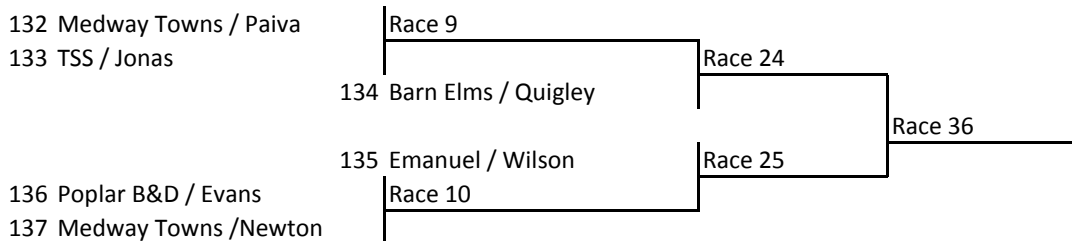

WN 4x-

First named crew is on Surrey

Barnes and Mortlake Regatta: Sat 14th June 2014

WMasC 4x

MasG 4x

J14A 4x+

IM3 4+

WIM3 4+

J15A 4+

First named crew is on Surrey

Barnes and Mortlake Regatta: Sat 14th June 2014

N 4+

WN 4+

IM3 2x

WIM3 2x

N 2x

First named crew is on Surrey

Barnes and Mortlake Regatta: Sat 14th June 2014

WN 2x

WJ15 2x

WJ13 2x

IM3 1x

J16A 1x

J15A 1x

First named crew is on Surrey

Barnes and Mortlake Regatta: Sat 14th June 2014

N 1x

WN 1x