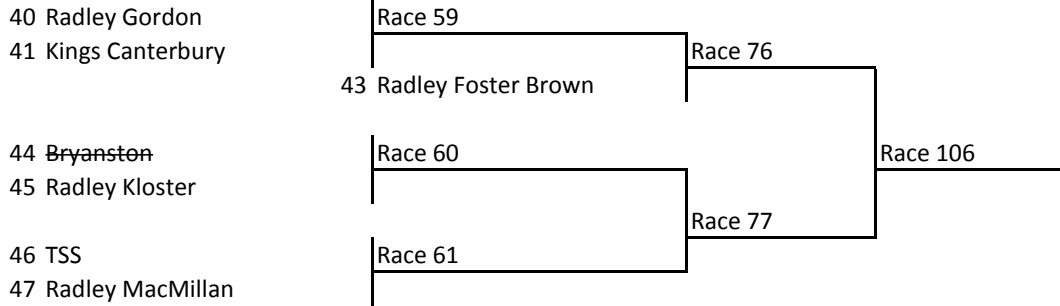

WN 4x-

First named crew is on Surrey

Barnes and Mortlake Regatta: Sat 14th June 2014

WMasC 4x

MasG 4x

J14A 4x+

IM3 4+

WIM3 4+

J15A 4+

First named crew is on Surrey

Barnes and Mortlake Regatta: Sat 14th June 2014

N 4+

WN 4+

IM3 2x

WIM3 2x

N 2x